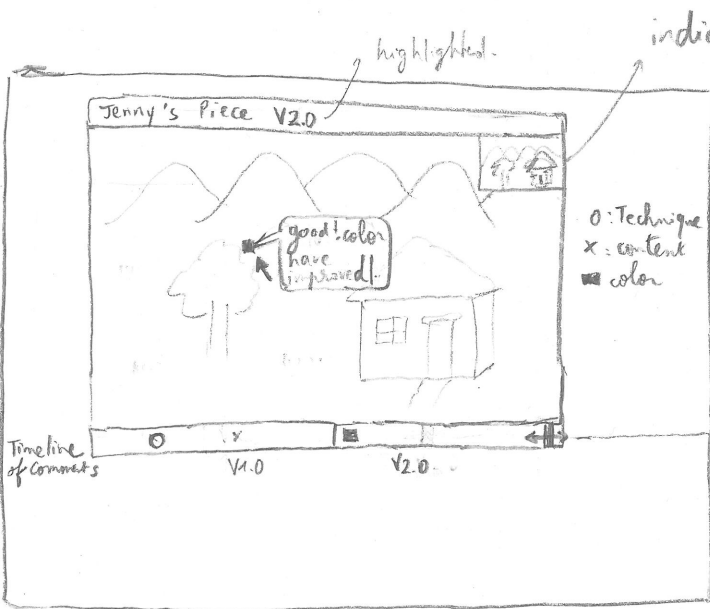

Jonathan's Design 2: Localized and Specific Feedback, using clicks and inputs on picture, scrollable view, timeline of feedback (versioning), filters, for visualization.

Reviewer points & click To add comment on piece, marked as symbols.

- Timeline marks comment from reviewer
- Reviewer can drag timeline under the art & will update the art version and show his/her previous comments

Jenny can see visual feedback on the artwork. Clicking on a symbol will bring the corresponding comment.

Comments not yet seen have a blinking symbol

- Timeline and Art Piece show aggregation of All comments, by version, type, group
- For each Type of comment (Technique, content, color...): Jenny can select / unselect what she wants to see (by group) and can scroll over timeline to see comments from different version of her piece.