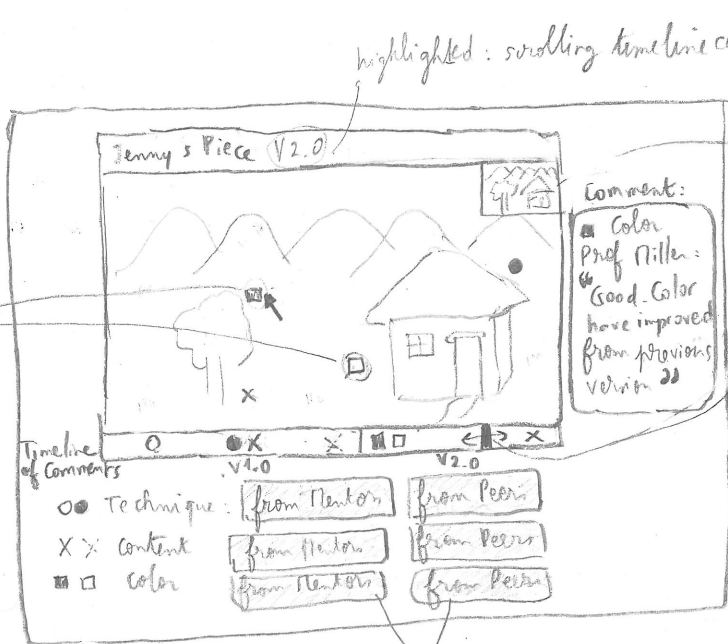

Jonathan's Design 2: Localized and Specific Feedback, using clicks and inputs on picture, scrollable view, timeline of feedback (versioning), filters, for visualization.

Reviewer points & click To add comment on piece, marked as symbols.

- Timeline marks comment from reviewer
- Reviewer can drag timeline under the art & will update the art version and show his/her previous comments

Jenny can see visual feedback on the artwork. Clicking on a symbol will bring the corresponding comment.

Comments not yet seen have a blinking symbol

- Timeline and Art Piece show aggregation of All comments, by version, type, group
- For each Type of comment (Technique, content, color...): Jenny can select / unselect what she wants to see (by group) and can scroll over timeline to see comments from different version of her piece.