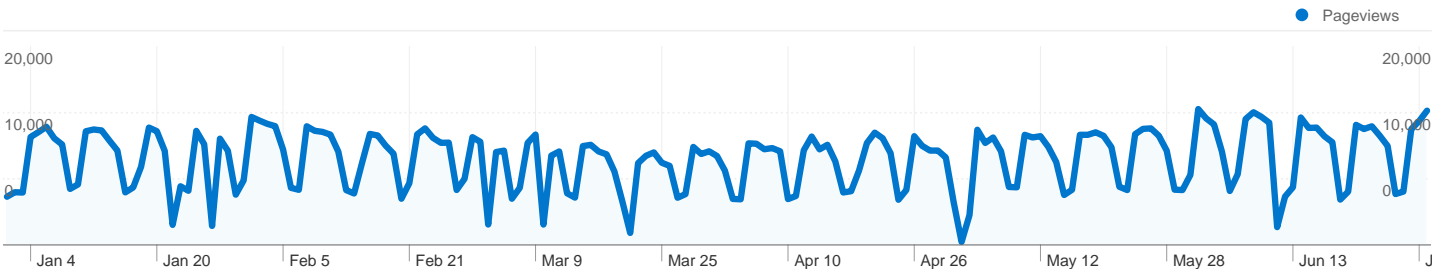

Site Usage

529,956 Visits

45.56% Bounce Rate

1,569,882 Pageviews

00:02:21 Avg. Time on Site

2.96 Pages/Visit

57.58% % New Visits

Visitors Overview

All traffic sources sent a total of 529,956 visits

20.29% Direct Traffic

26.38% Referring Sites

53.33% Search Engines

- **Search Engines**
282,609.00 (53.33%)
- **Referring Sites**
139,801.00 (26.38%)
- **Direct Traffic**
107,546.00 (20.29%)

9,430 pages were viewed a total of 1,569,882 times

Content Performance

Pageviews 1,569,882 % of Site Total: 100.00%	Unique Pageviews 1,148,887 % of Site Total: 100.00%	Avg. Time on Page 00:01:12 Site Avg: 00:01:12 (0.00%)	Bounce Rate 45.60% Site Avg: 45.60% (0.00%)	% Exit 33.73% Site Avg: 33.73% (0.00%)	\$ Index \$0.00 Site Avg: \$0.00 (0.00%)	
Page	Pageviews	Unique Pageviews	Avg. Time on Page	Bounce Rate	% Exit	\$ Index
/services/	1,275,918	935,308	00:01:15	45.82%	34.76%	\$0.00
/about/	81,839	55,478	00:00:50	44.26%	29.87%	\$0.00
/services	30,317	20,046	00:00:47	34.35%	19.02%	\$0.00
/support/	24,140	16,612	00:01:11	34.24%	33.59%	\$0.00
/security/	19,405	15,537	00:01:57	67.26%	51.74%	\$0.00
/getting_started	17,512	13,357	00:00:27	29.14%	14.14%	\$0.00
/start/	16,129	11,426	00:01:10	36.39%	23.01%	\$0.00
/support	15,936	12,269	00:01:11	45.30%	33.46%	\$0.00
/news/	12,462	10,239	00:01:40	54.04%	45.02%	\$0.00
/getting_started/	12,363	9,158	00:01:04	34.39%	19.46%	\$0.00