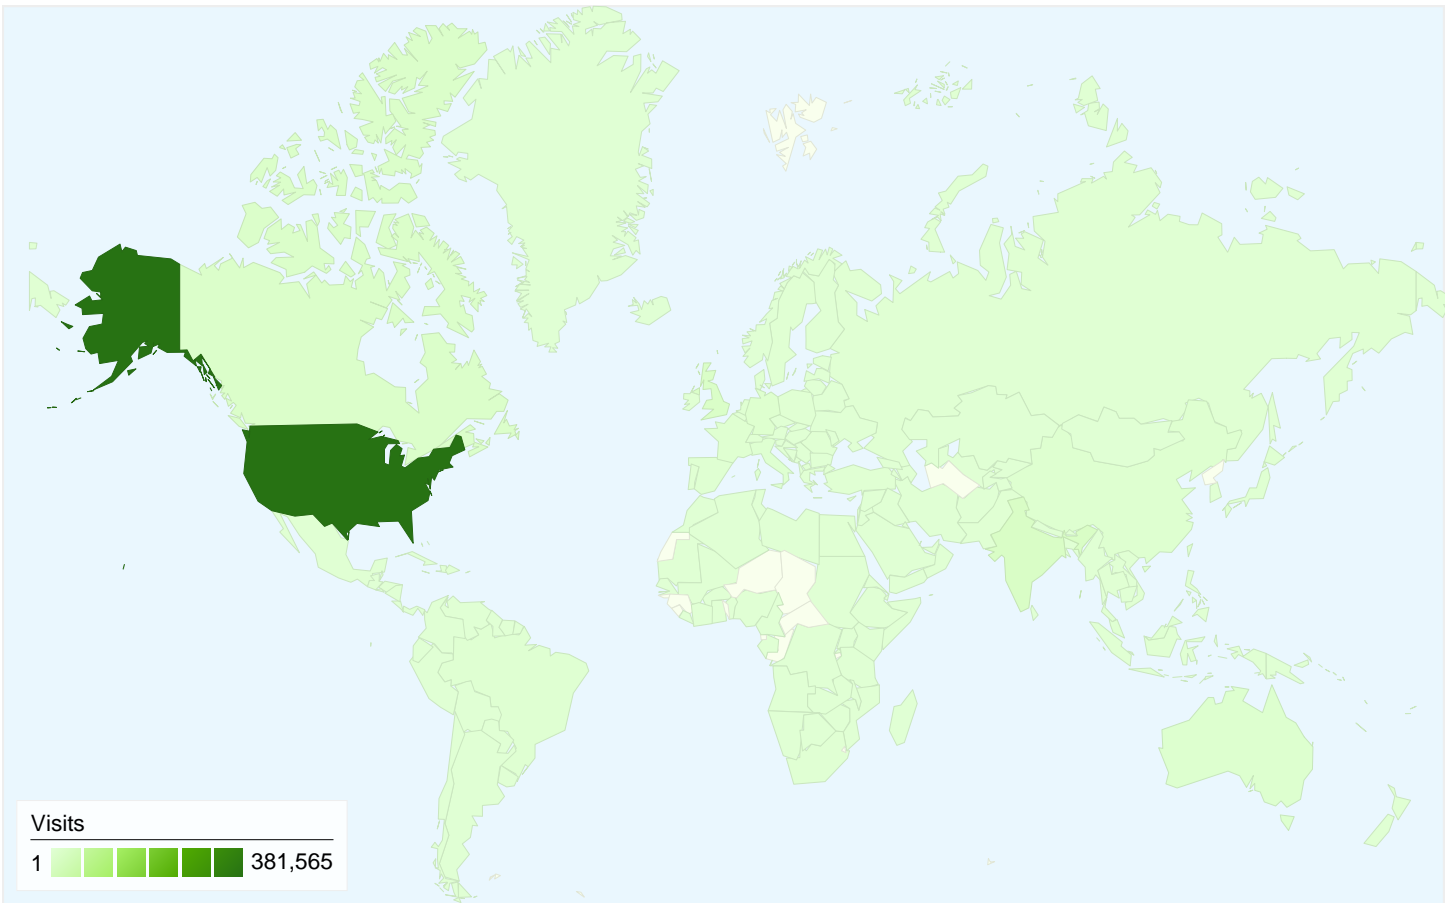

Visitors
319,236

Map Overlay

Traffic Sources Overview

- **Search Engines**
282,609.00 (53.33%)
- **Referring Sites**
139,801.00 (26.38%)
- **Direct Traffic**
107,546.00 (20.29%)

Content Overview

Pages	Pageviews	% Pageviews
/services/certificates	97,657	6.22%
/services/software/available-	50,989	3.25%
/services/software	46,375	2.95%
/services/email	44,751	2.85%
/services	30,317	1.93%

All traffic sources sent a total of 529,956 visits

20.29% Direct Traffic

26.38% Referring Sites

53.33% Search Engines

- **Search Engines**
282,609.00 (53.33%)
- **Referring Sites**
139,801.00 (26.38%)
- **Direct Traffic**
107,546.00 (20.29%)

1 - 10 of 9,430

529,956 visits came from 214 countries/territories

Site Usage						
Visits	Pages/Visit	Avg. Time on Site	% New Visits	Bounce Rate		
529,956 % of Site Total: 100.00%	2.96 Site Avg: 2.96 (0.00%)	00:02:21 Site Avg: 00:02:21 (0.00%)	57.62% Site Avg: 57.58% (0.06%)	45.56% Site Avg: 45.56% (0.00%)		
Country/Territory	Visits	Pages/Visit	Avg. Time on Site	% New Visits	Bounce Rate	
United States	381,565	3.29	00:02:41	47.37%	37.92%	
India	16,804	2.10	00:01:33	89.47%	65.92%	
United Kingdom	14,201	1.84	00:01:06	89.19%	72.57%	
Canada	12,300	2.02	00:01:08	84.03%	68.39%	
Australia	6,682	1.73	00:01:02	89.24%	76.56%	
Germany	6,324	1.97	00:01:08	87.52%	68.34%	
China	4,779	2.92	00:02:51	65.81%	44.84%	
Italy	4,429	2.13	00:01:18	72.27%	59.43%	
Singapore	3,826	2.55	00:01:52	67.62%	48.67%	