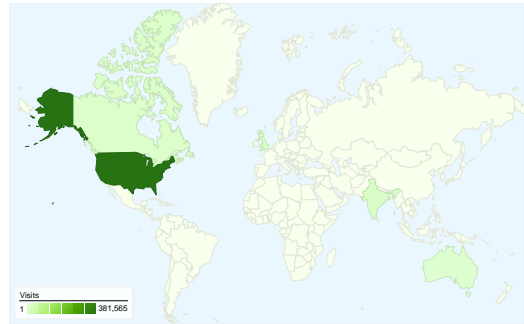

Site Usage

529,956 Visits

45.56% Bounce Rate

1,569,882 Pageviews

00:02:21 Avg. Time on Site

2.96 Pages/Visit

57.58% % New Visits

Visitors Overview

Visitors
319,236

Map Overlay

Traffic Sources Overview

- **Search Engines**
282,609.00 (53.33%)
- **Referring Sites**
139,801.00 (26.38%)
- **Direct Traffic**
107,546.00 (20.29%)

Content Overview

Pages	Pageviews	% Pageviews
/services/certificates	97,657	6.22%
/services/software/available-	50,989	3.25%
/services/software	46,375	2.95%
/services/email	44,751	2.85%
/services	30,317	1.93%

All traffic sources sent a total of 529,956 visits

20.29% Direct Traffic

26.38% Referring Sites

53.33% Search Engines

- **Search Engines**
282,609.00 (53.33%)
- **Referring Sites**
139,801.00 (26.38%)
- **Direct Traffic**
107,546.00 (20.29%)

1 - 10 of 9,430

529,956 visits came from 214 countries/territories

Site Usage						
Visits	Pages/Visit	Avg. Time on Site	% New Visits	Bounce Rate		
529,956 % of Site Total: 100.00%	2.96 Site Avg: 2.96 (0.00%)	00:02:21 Site Avg: 00:02:21 (0.00%)	57.62% Site Avg: 57.58% (0.06%)	45.56% Site Avg: 45.56% (0.00%)		
Country/Territory	Visits	Pages/Visit	Avg. Time on Site	% New Visits	Bounce Rate	
United States	381,565	3.29	00:02:41	47.37%	37.92%	
India	16,804	2.10	00:01:33	89.47%	65.92%	
United Kingdom	14,201	1.84	00:01:06	89.19%	72.57%	
Canada	12,300	2.02	00:01:08	84.03%	68.39%	
Australia	6,682	1.73	00:01:02	89.24%	76.56%	
Germany	6,324	1.97	00:01:08	87.52%	68.34%	
China	4,779	2.92	00:02:51	65.81%	44.84%	
Italy	4,429	2.13	00:01:18	72.27%	59.43%	
Singapore	3,826	2.55	00:01:52	67.62%	48.67%	