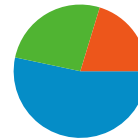

Content Drilldown		
Page	Pageviews	% visits
/services/	1,275,918	81.27%
/about/	81,839	5.21%
/services	30,317	1.93%
/support/	24,140	1.54%
/security/	19,405	1.24%

319,236 people visited this site

529,956 Visits

319,236 Absolute Unique Visitors

1,569,882 Pageviews

2.96 Average Pageviews

00:02:21 Time on Site

45.56% Bounce Rate

57.58% New Visits

Technical Profile

Browser	Visits	% visits	Connection Speed	Visits	% visits
Firefox	237,641	44.84%	T1	255,119	48.14%
Internet Explorer	164,387	31.02%	Cable	106,782	20.15%
Safari	70,241	13.25%	Unknown	94,550	17.84%
Chrome	47,563	8.97%	DSL	66,451	12.54%
Opera	4,554	0.86%	Dialup	6,031	1.14%

All traffic sources sent a total of 529,956 visits

20.29% Direct Traffic

26.38% Referring Sites

53.33% Search Engines

- **Search Engines**
282,609.00 (53.33%)
- **Referring Sites**
139,801.00 (26.38%)
- **Direct Traffic**
107,546.00 (20.29%)