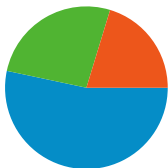

Traffic Sources Overview

- **Search Engines**
  282,609.00 (53.33%)
- **Referring Sites**
  139,801.00 (26.38%)
- **Direct Traffic**
  107,546.00 (20.29%)

Content Overview

Pages	Pageviews	% Pageviews
/services/certificates	97,657	6.22%
/services/software/available-	50,989	3.25%
/services/software	46,375	2.95%
/services/email	44,751	2.85%
/services	30,317	1.93%