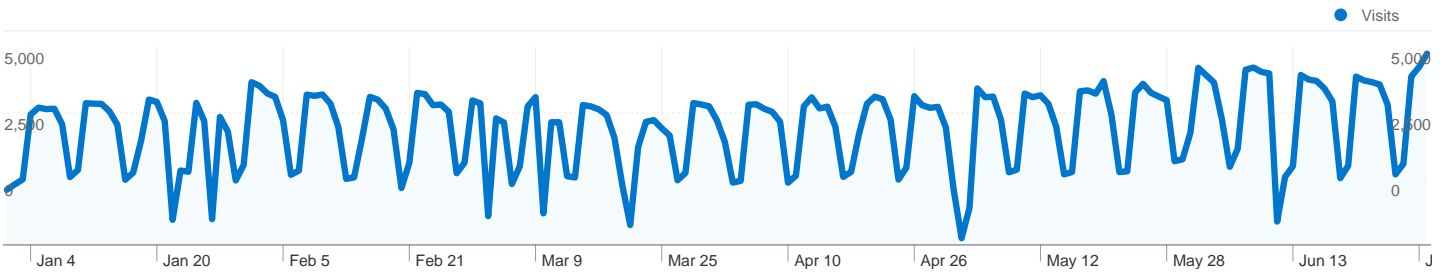

Site Usage

529,956 Visits

45.56% Bounce Rate

1,569,882 Pageviews

00:02:21 Avg. Time on Site

2.96 Pages/Visit

57.58% % New Visits

Visitors Overview

Content Drilldown		
Page	Pageviews	% visits
/services/	1,275,918	81.27%
/about/	81,839	5.21%
/services	30,317	1.93%
/support/	24,140	1.54%
/security/	19,405	1.24%

319,236 people visited this site

529,956 Visits

319,236 Absolute Unique Visitors

1,569,882 Pageviews

2.96 Average Pageviews

00:02:21 Time on Site

45.56% Bounce Rate

57.58% New Visits

Technical Profile

Browser	Visits	% visits	Connection Speed	Visits	% visits
Firefox	237,641	44.84%	T1	255,119	48.14%
Internet Explorer	164,387	31.02%	Cable	106,782	20.15%
Safari	70,241	13.25%	Unknown	94,550	17.84%
Chrome	47,563	8.97%	DSL	66,451	12.54%
Opera	4,554	0.86%	Dialup	6,031	1.14%

All traffic sources sent a total of 529,956 visits

20.29% Direct Traffic

26.38% Referring Sites

53.33% Search Engines

- **Search Engines**
282,609.00 (53.33%)
- **Referring Sites**
139,801.00 (26.38%)
- **Direct Traffic**
107,546.00 (20.29%)