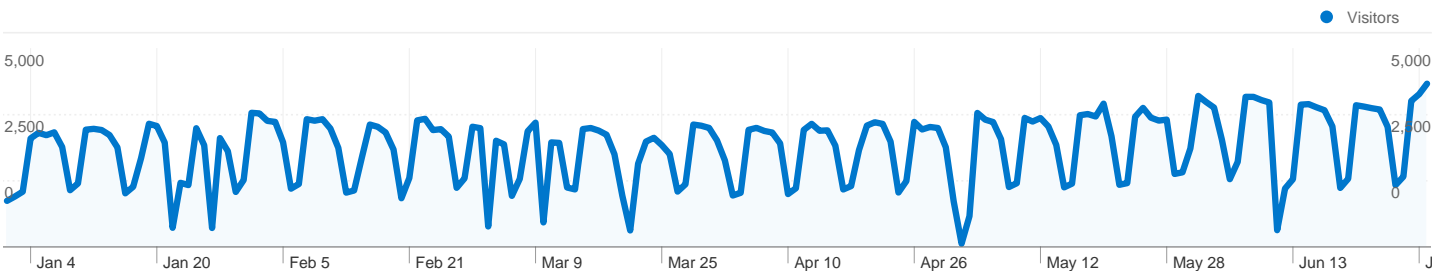

Site Usage

529,956 Visits

45.56% Bounce Rate

1,569,882 Pageviews

00:02:21 Avg. Time on Site

2.96 Pages/Visit

57.58% % New Visits

Visitors Overview

Visitors
319,236

Map Overlay

Traffic Sources Overview

- **Search Engines**
282,609.00 (53.33%)
- **Referring Sites**
139,801.00 (26.38%)
- **Direct Traffic**
107,546.00 (20.29%)

Content Overview

Pages	Pageviews	% Pageviews
/services/certificates	97,657	6.22%
/services/software/available-	50,989	3.25%
/services/software	46,375	2.95%
/services/email	44,751	2.85%
/services	30,317	1.93%

Content Drilldown		
Page	Pageviews	% visits
/services/	1,275,918	81.27%
/about/	81,839	5.21%
/services	30,317	1.93%
/support/	24,140	1.54%
/security/	19,405	1.24%

319,236 people visited this site

529,956 Visits

1 - 10 of 9,430

529,956 visits came from 214 countries/territories

Site Usage						
Visits	Pages/Visit	Avg. Time on Site	% New Visits	Bounce Rate		
529,956 % of Site Total: 100.00%	2.96 Site Avg: 2.96 (0.00%)	00:02:21 Site Avg: 00:02:21 (0.00%)	57.62% Site Avg: 57.58% (0.06%)	45.56% Site Avg: 45.56% (0.00%)		
Country/Territory	Visits	Pages/Visit	Avg. Time on Site	% New Visits	Bounce Rate	
United States	381,565	3.29	00:02:41	47.37%	37.92%	
India	16,804	2.10	00:01:33	89.47%	65.92%	
United Kingdom	14,201	1.84	00:01:06	89.19%	72.57%	
Canada	12,300	2.02	00:01:08	84.03%	68.39%	
Australia	6,682	1.73	00:01:02	89.24%	76.56%	
Germany	6,324	1.97	00:01:08	87.52%	68.34%	
China	4,779	2.92	00:02:51	65.81%	44.84%	
Italy	4,429	2.13	00:01:18	72.27%	59.43%	
Singapore	3,826	2.55	00:01:52	67.62%	48.67%	