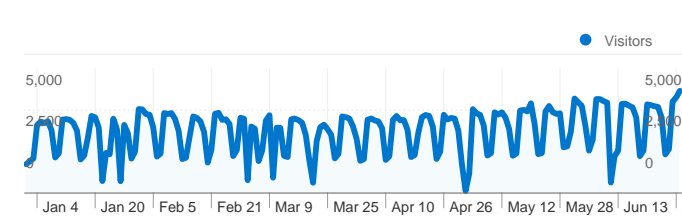

Site Usage

529,956 Visits

45.56% Bounce Rate

1,569,882 Pageviews

00:02:21 Avg. Time on Site

2.96 Pages/Visit

57.58% % New Visits

Visitors Overview

Content Drilldown		
Page	Pageviews	% visits
/services/	1,275,918	81.27%
/about/	81,839	5.21%
/services	30,317	1.93%
/support/	24,140	1.54%
/security/	19,405	1.24%

319,236 people visited this site

529,956 Visits

1 - 10 of 9,430

529,956 visits came from 214 countries/territories

Site Usage						
Visits	Pages/Visit	Avg. Time on Site	% New Visits	Bounce Rate		
529,956 % of Site Total: 100.00%	2.96 Site Avg: 2.96 (0.00%)	00:02:21 Site Avg: 00:02:21 (0.00%)	57.62% Site Avg: 57.58% (0.06%)	45.56% Site Avg: 45.56% (0.00%)		
Country/Territory	Visits	Pages/Visit	Avg. Time on Site	% New Visits	Bounce Rate	
United States	381,565	3.29	00:02:41	47.37%	37.92%	
India	16,804	2.10	00:01:33	89.47%	65.92%	
United Kingdom	14,201	1.84	00:01:06	89.19%	72.57%	
Canada	12,300	2.02	00:01:08	84.03%	68.39%	
Australia	6,682	1.73	00:01:02	89.24%	76.56%	
Germany	6,324	1.97	00:01:08	87.52%	68.34%	
China	4,779	2.92	00:02:51	65.81%	44.84%	
Italy	4,429	2.13	00:01:18	72.27%	59.43%	
Singapore	3,826	2.55	00:01:52	67.62%	48.67%	

France	3,772	2.23	00:01:40	81.12%	62.22%
					1 - 10 of 214

Pages on this site were viewed a total of 1,569,882 times

 1,569,882 Pageviews

 1,148,887 Unique Views

 45.60% Bounce Rate

Top Content

Pages	Pageviews	% Pageviews
/services/certificates	97,657	6.22%
/services/software/available-software	50,989	3.25%
/services/software	46,375	2.95%
/services/email	44,751	2.85%
/services	30,317	1.93%