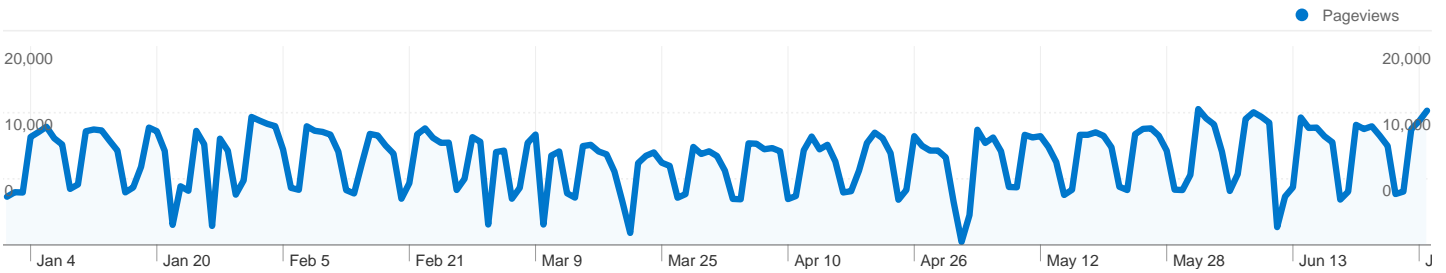

Pages on this site were viewed a total of 1,569,882 times

1,569,882 Pageviews

1,148,887 Unique Views

45.60% Bounce Rate

Top Content

Pages	Pageviews	% Pageviews
/services/certificates	97,657	6.22%
/services/software/available-software	50,989	3.25%
/services/software	46,375	2.95%
/services/email	44,751	2.85%
/services	30,317	1.93%