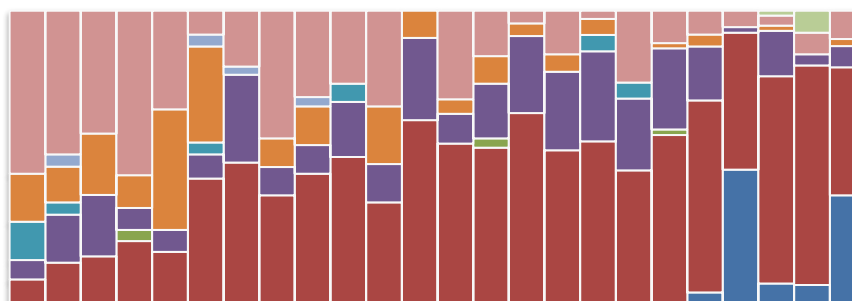

## Time Worked

SyncML This Month

Total Minutes

SyncML Cases Created

TimeWorked on SyncML cases

SyncML cases are software distributions to end-users.  
TimeWorked per SyncML case is nominally five (5) minutes

\* latest month is month-to-date

Help Cases This Month

Average Min. Per Case

Average TimeWorked Per Case

TimeWorked on Help cases

Average Per Day	Now	Year Ago	Change
this week	0.0	61.3	-1.0
last 6 weeks	24.167	61.2	-0.6
last 3 months	32.8	61.5	-0.5
last 6 months	51.146	61.5	-0.2
last 12 months	54.1	60.7	-0.1

\* latest month is month-to-date

Total TimeWorked Per Month