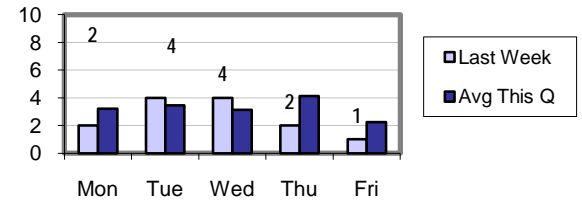

## Creating Cases

Total from Last Week

22

Cases Created, Year Ago to Date

Average Per Day	Now	Year Ago	Change
this week	1.9	0.7	160%
last 3 months	2.1	0.8	176%
last 12 months	1.7	2.0	-14%

Actual Per Day, Last Week vs Qtrly Average

## The Queue

Currently Pending

31

Calendar Age of Open Cases

Time Since Last Activity of Any Kind, in Cases that are currently Open