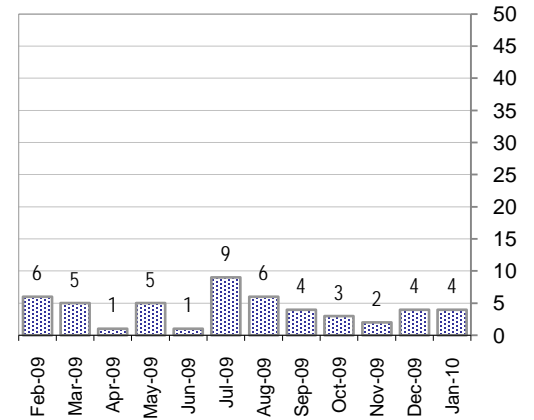

## Device Platforms

Blackberries this month

N of Tickets

iPhones

N of Tickets

Windows Mobile

N of Tickets

Distribution across platforms, as a percent of the total

Distribution across platforms, Actual N of Tickets

Blackberry

iPhone

Windows Mobile