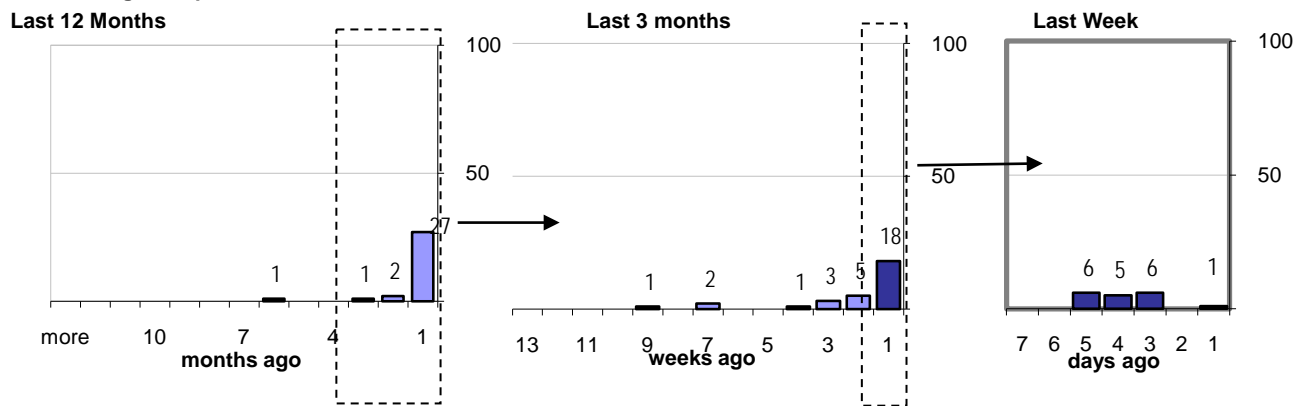

## Creating Cases

Total from Last Week

22

Cases Created, Year Ago to Date

Average Per Day	Now	Year Ago	Change
this week	1.9	0.7	160%
last 3 months	2.1	0.8	176%
last 12 months	1.7	2.0	-14%

Actual Per Day, Last Week vs Qtrly Average

## The Queue

Currently Pending

31

Calendar Age of Open Cases

Time Since Last Activity of Any Kind, in Cases that are currently Open