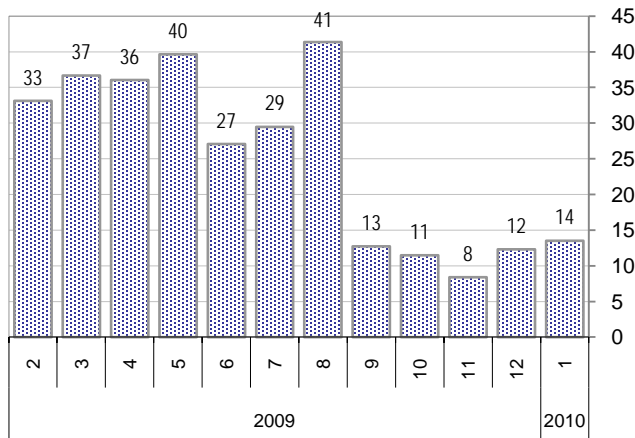

TimeWorked on Help cases

Average TimeWorked Per Case