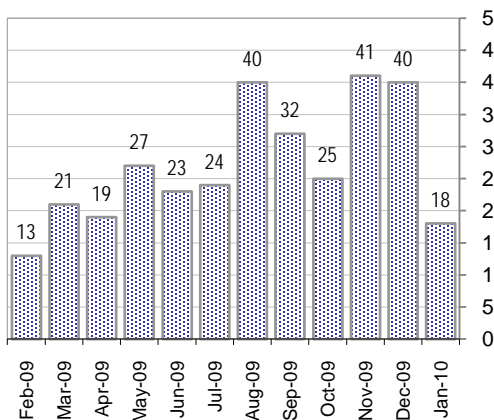

\* latest month is month-to-date

Total TimeWorked Per Month

## Device Platforms

Blackberries this month

N of Tickets

iPhones

N of Tickets

Windows Mobile

N of Tickets

Distribution across platforms, as a percent of the total

Distribution across platforms, Actual N of Tickets

Blackberry

iPhone

Windows Mobile