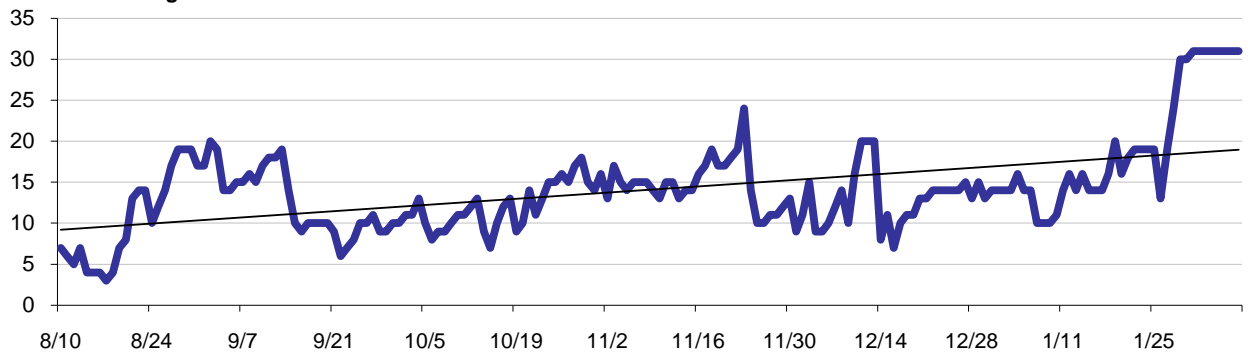

## The Queue

Currently Pending

31

Calendar Age of Open Cases

Time Since Last Activity of Any Kind, in Cases that are currently Open

## Closing Cases

more than 7 days  
**26%**

3 to 7 days  
**21%**

< 3 days  
**53%**

(over the last six weeks)

Estimated Pending Queue over the last six months

Net change in Q over six months: **24 ↑**

## Time Worked

SyncML This Month

Total Minutes

SyncML Cases Created

TimeWorked on SyncML cases

SyncML cases are software distributions to end-users.  
TimeWorked per SyncML case is nominally five (5) minutes