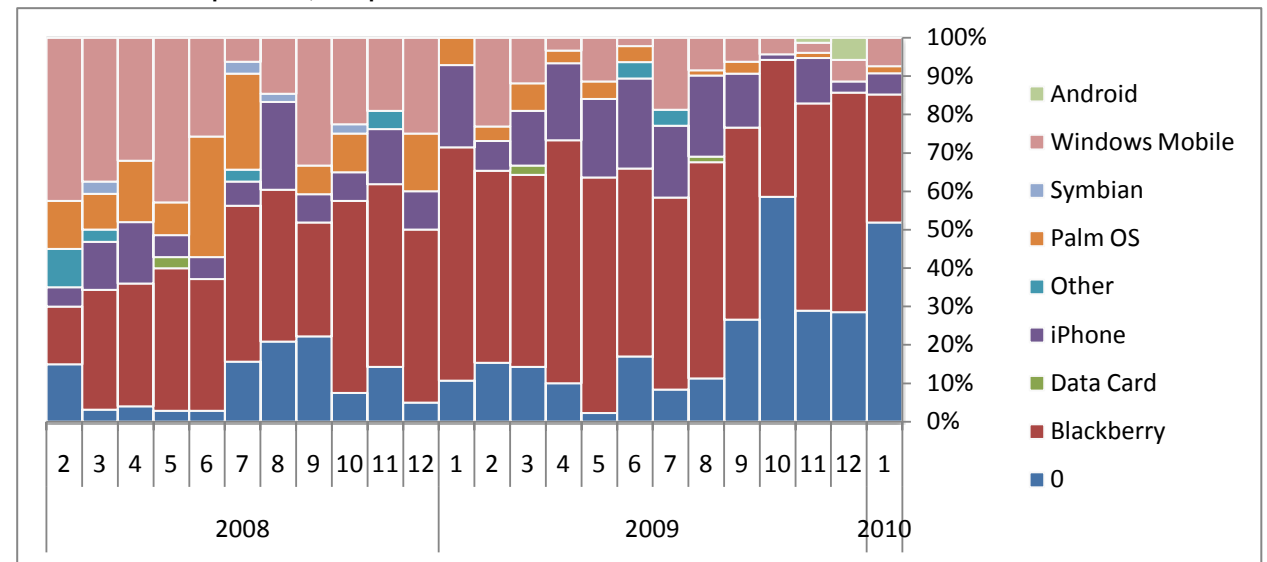

\* latest month is month-to-date

Total TimeWorked Per Month

## Device Platforms

Blackberries this month

N of Tickets

iPhones

N of Tickets

Windows Mobile

N of Tickets

Distribution across platforms, as a percent of the total

Distribution across platforms, Actual N of Tickets

Blackberry

iPhone

Windows Mobile