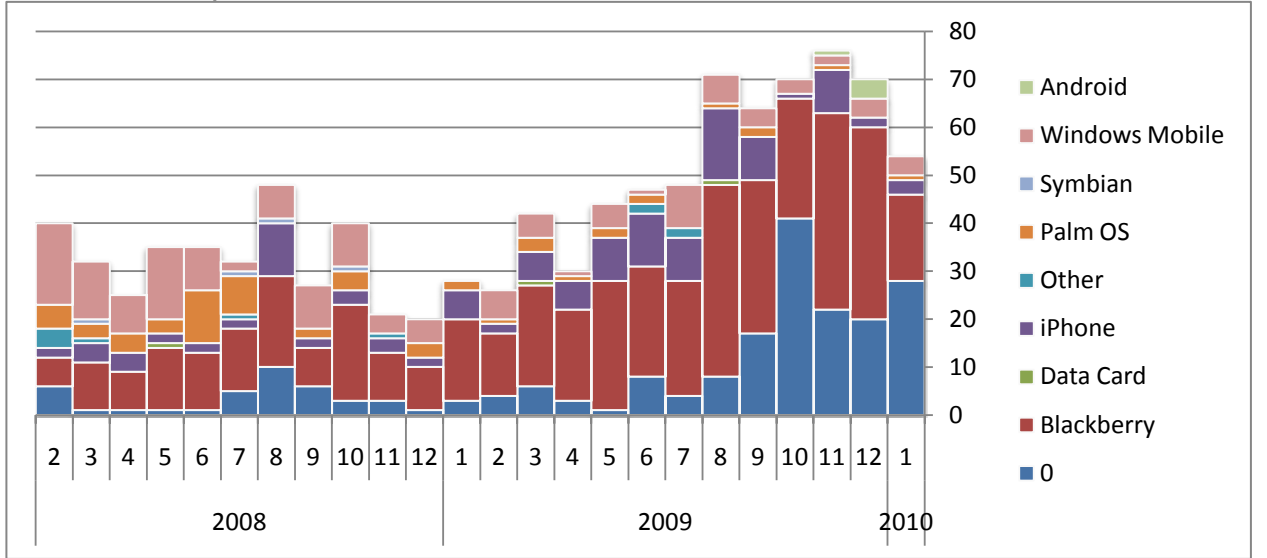

\* latest month is month-to-date

Total TimeWorked Per Month

## Device Platforms

Blackberries this month

N of Tickets

iPhones

N of Tickets

Windows Mobile

N of Tickets

Distribution across platforms, as a percent of the total

Distribution across platforms, Actual N of Tickets

Blackberry

iPhone

Windows Mobile