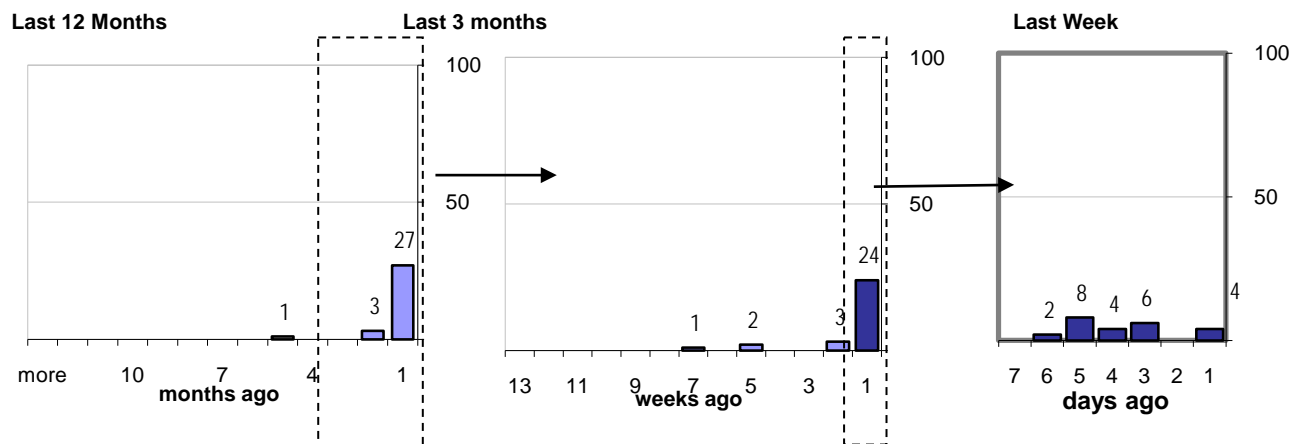

## The Queue

Currently Pending

31

Calendar Age of Open Cases

Time Since Last Activity of Any Kind, in Cases that are currently Open

## Closing Cases

more than 7 days  
**26%**

3 to 7 days  
**21%**

< 3 days  
**53%**

(over the last six weeks)

Estimated Pending Queue over the last six months

Net change in Q over six months: **24 ↑**