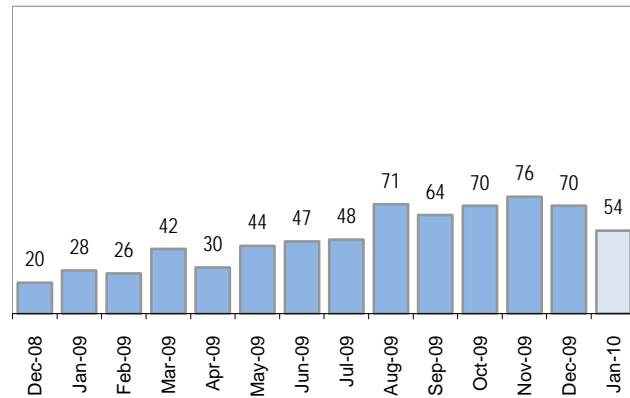

# MobileDevices Q

Cases as of 2/1/2010

## Creating Cases

Total from Last Week

22

Cases Created, Year Ago to Date

Average Per Day	Now	Year Ago	Change
this week	1.9	0.7	160%
last 3 months	2.1	0.8	176%
last 12 months	1.7	2.0	-14%

Actual Per Day, Last Week vs Qtrly Average

## The Queue

Currently Pending

31

Calendar Age of Open Cases

Time Since Last Activity of Any Kind, in Cases that are currently Open