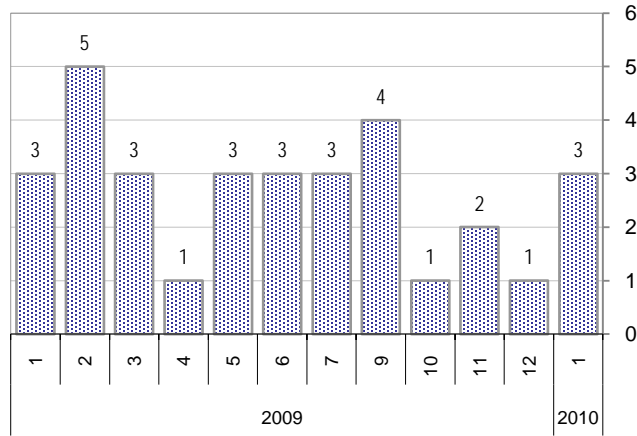

## Creating Cases

Total from Last Week

22

Cases Created, Year Ago to Date

Average Per Day	Now	Year Ago	Change
this week	1.9	0.7	160%
last 3 months	2.1	0.8	176%
last 12 months	1.7	2.0	-14%

Actual Per Day, Last Week vs Qtrly Average

## The Queue

Currently Pending

31

Calendar Age of Open Cases

Time Since Last Activity of Any Kind, in Cases that are currently Open

## Closing Cases

more than 7 days  
**26%**

3 to 7 days  
**21%**

< 3 days  
**53%**

(over the last six weeks)

Estimated Pending Queue over the last six months

Net change in Q over six months: **24 ↑**

## Time Worked

SyncML This Month

Total Minutes

SyncML Cases Created

TimeWorked on SyncML cases

SyncML cases are software distributions to end-users.  
TimeWorked per SyncML case is nominally five (5) minutes