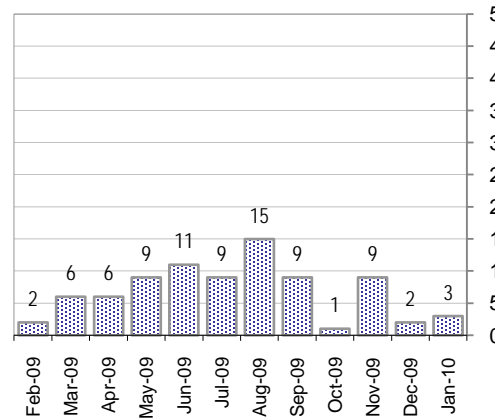

\* latest month is month-to-date

Total TimeWorked Per Month

## Device Platforms

Blackberries this month

N of Tickets

iPhones

N of Tickets

Windows Mobile

N of Tickets

Distribution across platforms, as a percent of the total

Distribution across platforms, Actual N of Tickets

Blackberry

iPhone

Windows Mobile