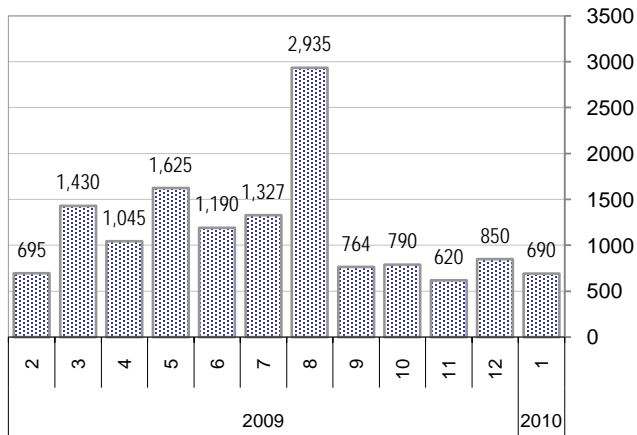

## Time Worked

SyncML This Month

Total Minutes

SyncML Cases Created

TimeWorked on SyncML cases

SyncML cases are software distributions to end-users.  
TimeWorked per SyncML case is nominally five (5) minutes

\* latest month is month-to-date

Help Cases This Month

Average Min. Per Case

Average TimeWorked Per Case

TimeWorked on Help cases

Average Per Day	Now	Year Ago	Change
this week	0.0	61.3	-1.0
last 6 weeks	24.167	61.2	-0.6
last 3 months	32.8	61.5	-0.5
last 6 months	51.146	61.5	-0.2
last 12 months	54.1	60.7	-0.1

\* latest month is month-to-date

Total TimeWorked Per Month