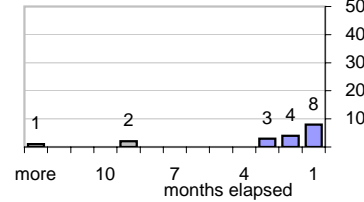

Net effect over six months:

-4 ↓

Stalled Cases

55 age of oldest, in days gone by
664 longest in days since any activity

Pending Queue

Currently Open

Age of Active Cases

Time Since Any Activity in Active Cases