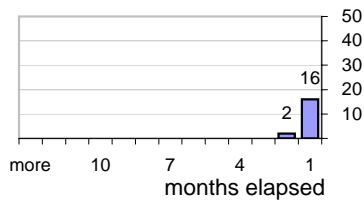

Net effect over six months:

-4 ↓

Stalled Cases

55 age of oldest, in days gone by
664 longest in days since any activity

Pending Queue

Currently Open

Age of Active Cases

Time Since Any Activity in Active Cases