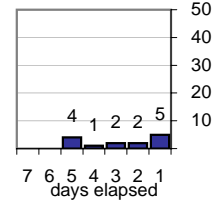

Net effect over six months:

-4 ↓

Stalled Cases

55 age of oldest, in days gone by
664 longest in days since any activity

Pending Queue

Currently Open

Age of Active Cases

Time Since Any Activity in Active Cases