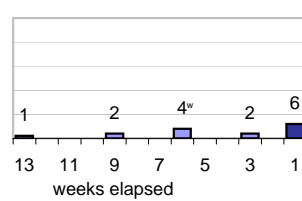

Net effect over six months:

-4 ↓

Stalled Cases

55 age of oldest, in days gone by
664 longest in days since any activity

Pending Queue

Currently Open

Age of Active Cases

Time Since Any Activity in Active Cases