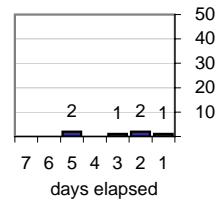

Net effect over six months:

-4 ↓

Stalled Cases

55 age of oldest, in days gone by
664 longest in days since any activity

Pending Queue

Currently Open

Age of Active Cases

Time Since Any Activity in Active Cases