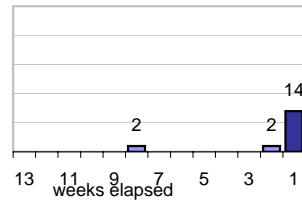

Net effect over six months:

-4 ↓

Stalled Cases

55 age of oldest, in days gone by
664 longest in days since any activity

Pending Queue

Currently Open

Age of Active Cases

Time Since Any Activity in Active Cases