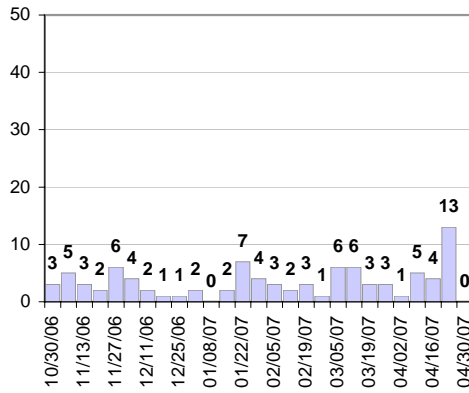

Creating Cases

Created Last Week

Cases Created Per Day

Average	Max
0.00	0 last week
1.86	7 6 weeks
1.46	7 6 months

Total Last Week

0 opened
0 closed

Month so far

#REF! opened
11 closed

Pending Cases as of
5/7/2007

Closing Cases

7 or more days

1 to 7 days

< 24 hours

(over the last six weeks)

Cases Created Per Week, last six months

Pending Queue over the last 6 months

Net effect over six months:

-4 ↓

Stalled Cases

55 age of oldest, in days gone by
664 longest in days since any activity

Pending Queue

Currently Open

Age of Active Cases

Time Since Any Activity in Active Cases