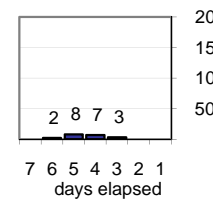

Pending Queue over the last 6 months

Net effect over six months:

461 ↑

Stalled Cases

381 age of oldest, in days gone by
283 longest in days since any activity

Pending Queue

Currently Open

Age of Active Cases

Time Since Any Activity in Active Cases

Complaint Types

Top Complaint Types over 6 months

Copyright Infringement 1,276

Sources of Copyright Infringement Complaints

Relative Volume of Copyright DMCA Cases, year to year