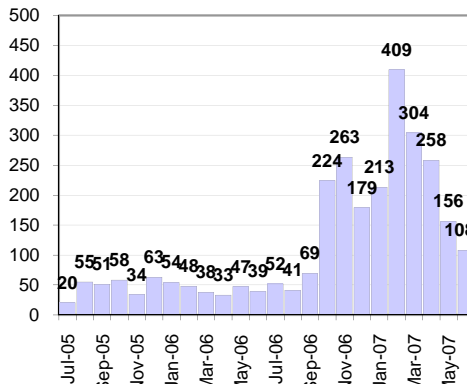

Creating Cases

Created Last Week

Cases Created Per Day

| Average | Max |
|---------|--------------|
| 4.80 | 12 last week |
| 4.53 | 17 6 weeks |
| 9.26 | 81 6 months |

Total Last Week
24 opened
121 closed

Month so far
41 opened
132 closed

Pending Cases as of
7/16/2007

Closing Cases

7 or more days

1 to 7 days

< 24 hours

(over the last six weeks)

Cases Created Per Month

Pending Queue over the last 6 months

Net effect over six months:

461 ↑

Stalled Cases

381 age of oldest, in days gone by
283 longest in days since any activity

Pending Queue

Currently Open

Age of Active Cases