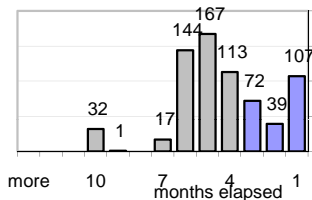

Pending Queue over the last 6 months

Net effect over six months:

461 ↑

Stalled Cases

381 age of oldest, in days gone by
283 longest in days since any activity

Pending Queue

Currently Open

Age of Active Cases

Time Since Any Activity in Active Cases

Complaint Types

Top Complaint Types over 6 months

Copyright Infringement 1,276

Sources of Copyright Infringement Complaints

Relative Volume of Copyright DMCA Cases, year to year