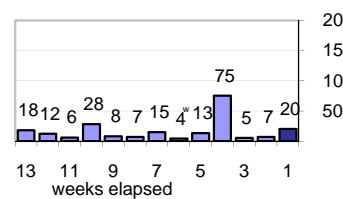

Pending Queue over the last 6 months

Net effect over six months:

461 ↑

Stalled Cases

381 age of oldest, in days gone by
283 longest in days since any activity

Pending Queue

Currently Open

Age of Active Cases

Time Since Any Activity in Active Cases

Complaint Types

Top Complaint Types over 6 months

Copyright Infringement 1,276

Sources of Copyright Infringement Complaints

Relative Volume of Copyright DMCA Cases, year to year