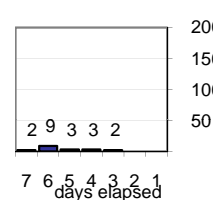

Pending Queue over the last 6 months

Net effect over six months:

461 ↑

Stalled Cases

381 age of oldest, in days gone by
283 longest in days since any activity

Pending Queue

Currently Open

Age of Active Cases

Time Since Any Activity in Active Cases

Complaint Types

Top Complaint Types over 6 months

Copyright Infringement 1,276

Sources of Copyright Infringement Complaints

Relative Volume of Copyright DMCA Cases, year to year