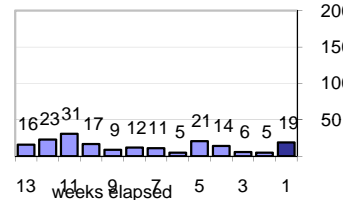

Pending Queue over the last 6 months

Net effect over six months:

461 ↑

Stalled Cases

381 age of oldest, in days gone by
283 longest in days since any activity

Pending Queue

Currently Open

Age of Active Cases

Time Since Any Activity in Active Cases

Complaint Types

Top Complaint Types over 6 months

Copyright Infringement 1,276

Sources of Copyright Infringement Complaints

Relative Volume of Copyright DMCA Cases, year to year