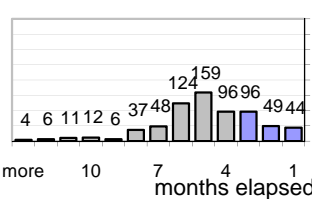

Pending Queue over the last 6 months

Net effect over six months:

461 ↑

Stalled Cases

381 age of oldest, in days gone by
283 longest in days since any activity

Pending Queue

Currently Open

Age of Active Cases

Time Since Any Activity in Active Cases

Complaint Types

Top Complaint Types over 6 months

Copyright Infringement 1,276

Sources of Copyright Infringement Complaints

Relative Volume of Copyright DMCA Cases, year to year