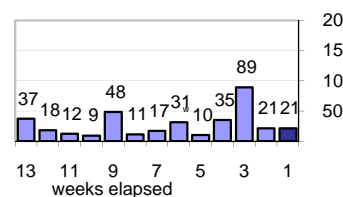

0%

(over the last six weeks)

Cases Created Per Month

Pending Queue over the last 6 months

Net effect over six months:

549 ↑

Stalled Cases

374 age of oldest, in days gone by
276 longest in days since any activity

Pending Queue

Currently Open

799

Age of Active Cases

Time Since Any Activity in Active Cases

Complaint Types

Top Complaint Types over 6 months

Copyright Infringement 1,253

Sources of Copyright Infringement Complaints

Relative Volume of Copyright DMCA Cases, year to year