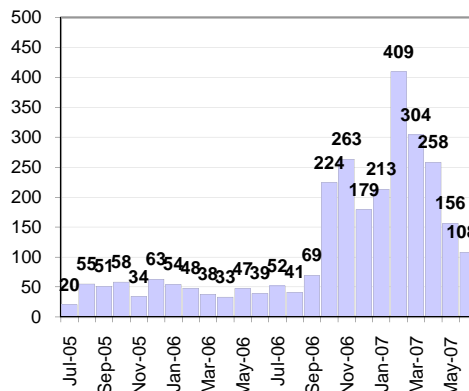

Creating Cases

Created Last Week

16

Cases Created Per Day

Average	Max
2.67	4 last week
4.53	17 6 weeks
9.22	81 6 months

Total Last Week

16 opened
1 closed

Month so far

18 opened
1 closed

Pending Cases as of
7/9/2007

Closing Cases

7 or more days

75%

1 to 7 days

25%

< 24 hours

0%

(over the last six weeks)

Cases Created Per Month

Pending Queue over the last 6 months

Net effect over six months:

549 ↑

Stalled Cases

374 age of oldest, in days gone by
276 longest in days since any activity