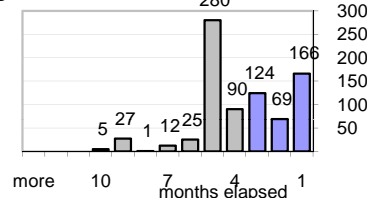

0%

(over the last six weeks)

Cases Created Per Month

Pending Queue over the last 6 months

Net effect over six months:

549 ↑

Stalled Cases

374 age of oldest, in days gone by
276 longest in days since any activity

Pending Queue

Currently Open

799

Age of Active Cases

Time Since Any Activity in Active Cases

Complaint Types

Top Complaint Types over 6 months

Copyright Infringement 1,253