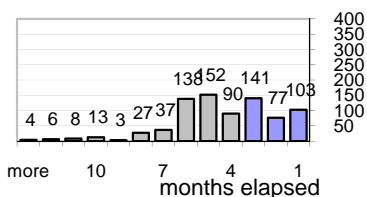

Pending Queue

Currently Open

799

Age of Active Cases

Time Since Any Activity in Active Cases

Complaint Types

Top Complaint Types over 6 months

Copyright Infringement 1,253

Sources of Copyright Infringement Complaints

Relative Volume of Copyright DMCA Cases, year to year