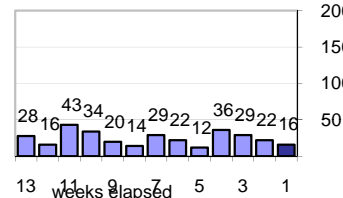

0%

(over the last six weeks)

Cases Created Per Month

Pending Queue over the last 6 months

Net effect over six months:

549 ↑

Stalled Cases

374 age of oldest, in days gone by
276 longest in days since any activity

Pending Queue

Currently Open

799

Age of Active Cases

Time Since Any Activity in Active Cases

Complaint Types

Top Complaint Types over 6 months

Copyright Infringement 1,253