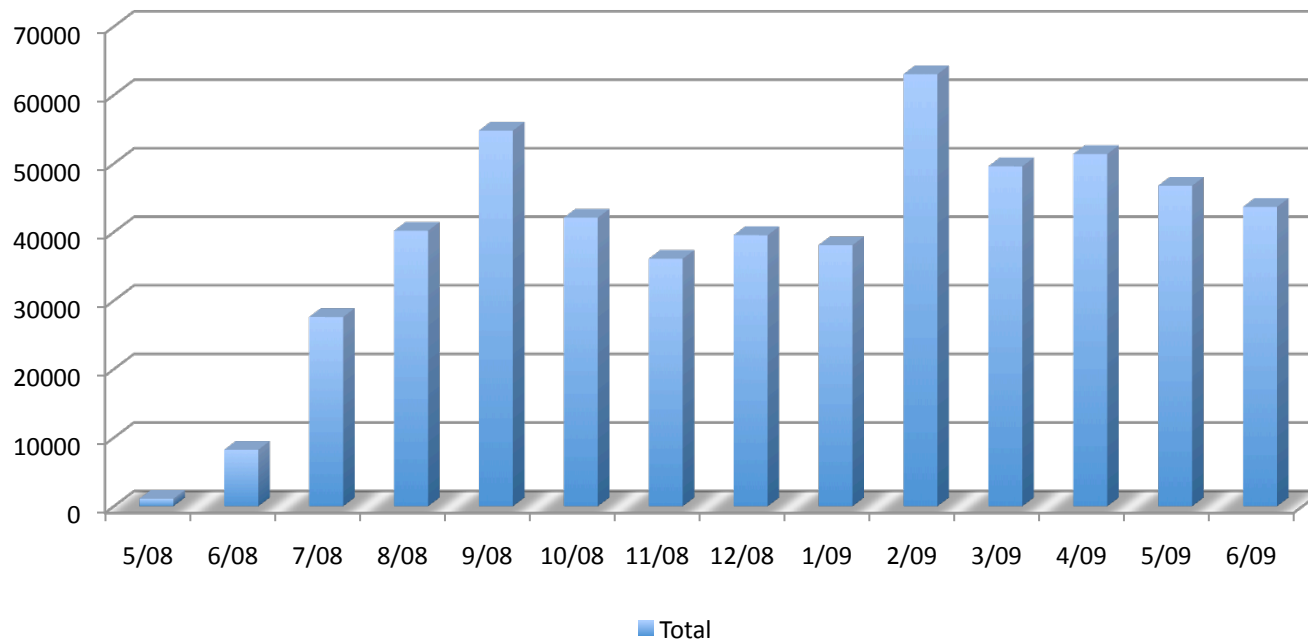

m.mit.edu

Traffic and Usage Statics

5/2008 – 6/2009

Monthly Page Views

Monthly Page Views* (Conservative)

* Note: Page views are under reporting the actual usage due to mobile optimization that improves user experience. m.mit.edu forces browser caching on many mobile platforms. Actual usage numbers are higher.

Monthly Hits

Monthly Hits (by IP address)

Traffic by Platform

Traffic by Platform (5/08 – 6/09)

■ iPhone ■ Android ■ Smartphone ■ Feature Phone ■ Computer

Usage by Content

Usage by Content (% Traffic)

Current Development Activities