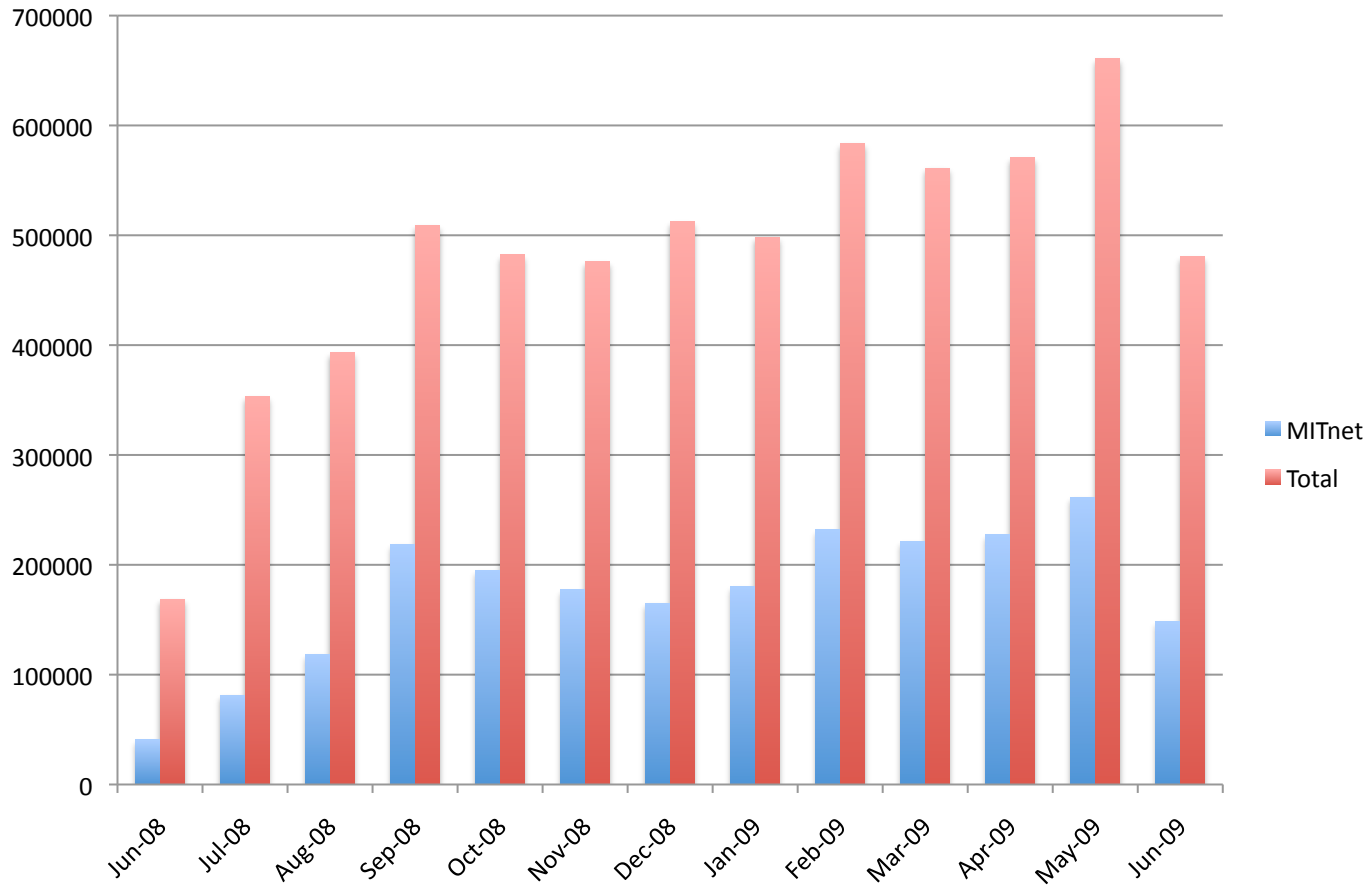

m.mit.edu

Traffic and Usage Statics

5/2008 – 6/2009

Monthly Page Views

Monthly Page Views* (Conservative)

* Note: Page views are under reporting the actual usage due to mobile optimization that improves user experience. m.mit.edu forces browser caching on many mobile platforms. Actual usage numbers are higher.

Monthly Hits

Monthly Hits (by IP address)

Traffic by Platform

Traffic by Platform (5/08 – 6/09)

■ iPhone ■ Android ■ Smartphone ■ Feature Phone ■ Computer

Usage by Content

Usage by Content (% Traffic)

Current Development Activities