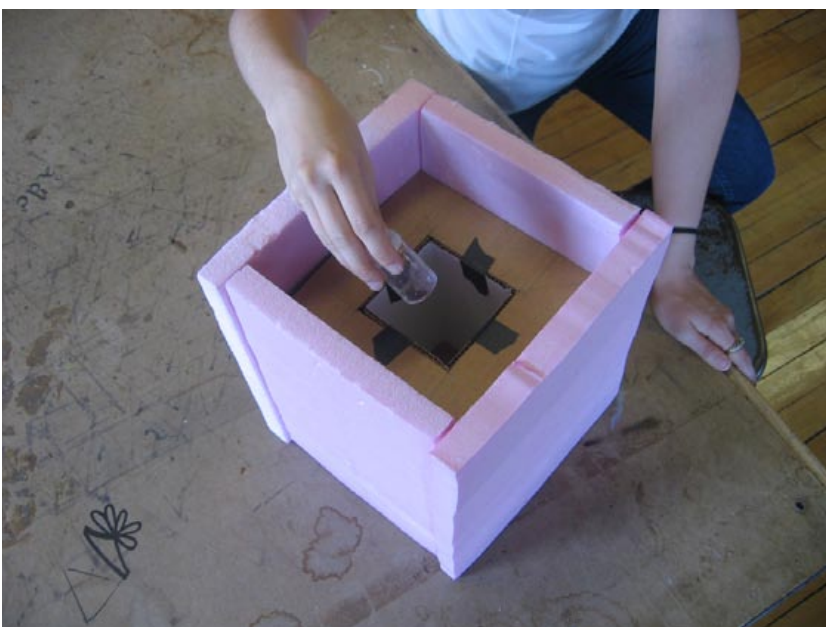

Insulated Vial Bag

Features:

Keeps vials separate from freezer packs, avoids freezing.

Organizes vials.

Monitor on box that indicates freezing.

Keeps vials cool when carrier or bog opened.

Vial Compartment

Features:

Keeps vials separate from freezer packs, avoids freezing.

Cold source not exposed to heat when carrier opened.

Monitor on box that indicates freezing.

2 Ice Packs

Features:

Keeps vials separate from freezer packs, avoids freezing.

Monitor on box that indicates freezing.

Less ice packs, less weight.

Ultra insulated layer redistributes cold inside carrier.

Vial Compartment

Features:

- Keeps vials separate from freezer packs, avoids freezing.
- Cold source not exposed to heat when carrier opened.
- Monitor on box that indicates freezing.