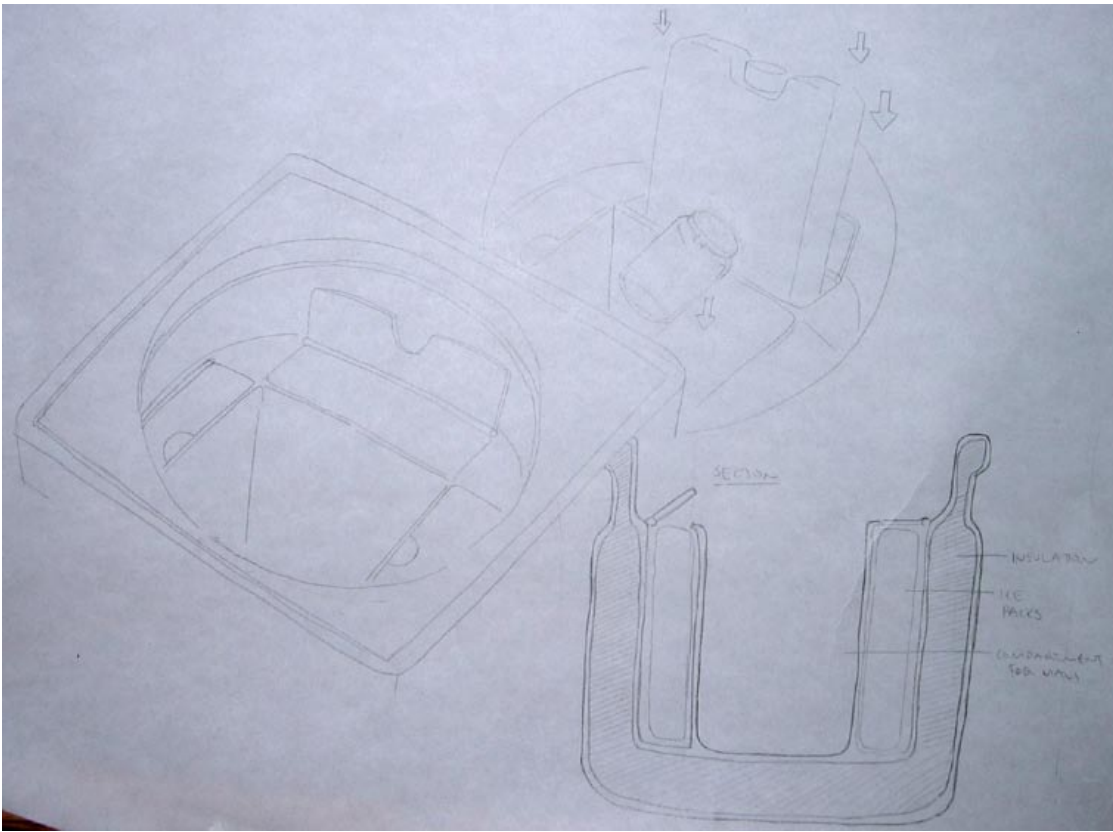

Insulated Vial Bag

Features:

Keeps vials separate from freezer packs, avoids freezing.

Organizes vials.

Monitor on box that indicates freezing.

Keeps vials cool when carrier or bog opened.

Vial Compartment

Features:

Keeps vials separate from freezer packs, avoids freezing.

Cold source not exposed to heat when carrier opened.

Monitor on box that indicates freezing.

2 Ice Packs

Features:

Keeps vials separate from freezer packs, avoids freezing.

Monitor on box that indicates freezing.

Less ice packs, less weight.

Ultra insulated layer redistributes cold inside carrier.

Vial Compartment

Features:

- Keeps vials separate from freezer packs, avoids freezing.
- Cold source not exposed to heat when carrier opened.
- Monitor on box that indicates freezing.