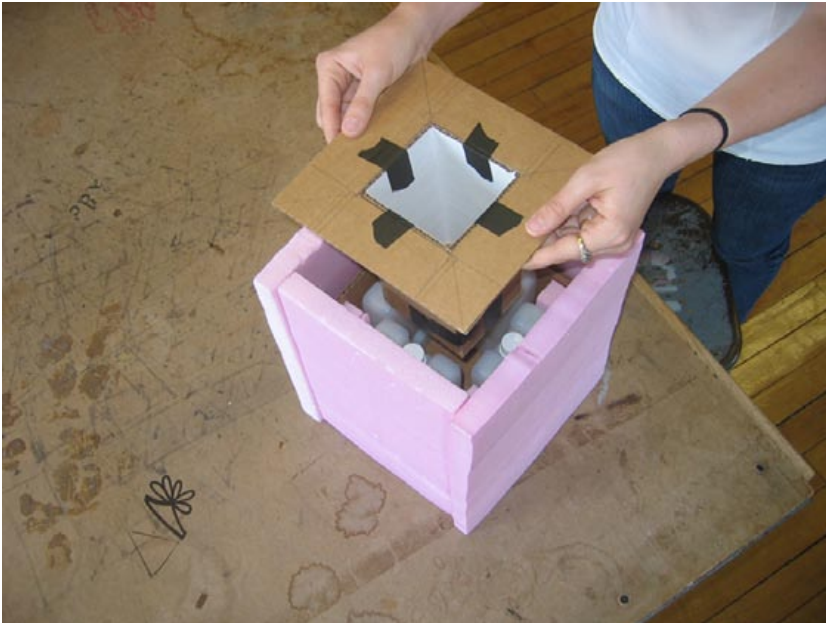

Insulated Vial Bag

Features:

Keeps vials separate from freezer packs, avoids freezing.

Organizes vials.

Monitor on box that indicates freezing.

Keeps vials cool when carrier or bog opened.

Vial Compartment

Features:

Keeps vials separate from freezer packs, avoids freezing.

Cold source not exposed to heat when carrier opened.

Monitor on box that indicates freezing.

2 Ice Packs

Features:

Keeps vials separate from freezer packs, avoids freezing.

Monitor on box that indicates freezing.

Less ice packs, less weight.

Ultra insulated layer redistributes cold inside carrier.

Vial Compartment

Features:

- Keeps vials separate from freezer packs, avoids freezing.
- Cold source not exposed to heat when carrier opened.
- Monitor on box that indicates freezing.